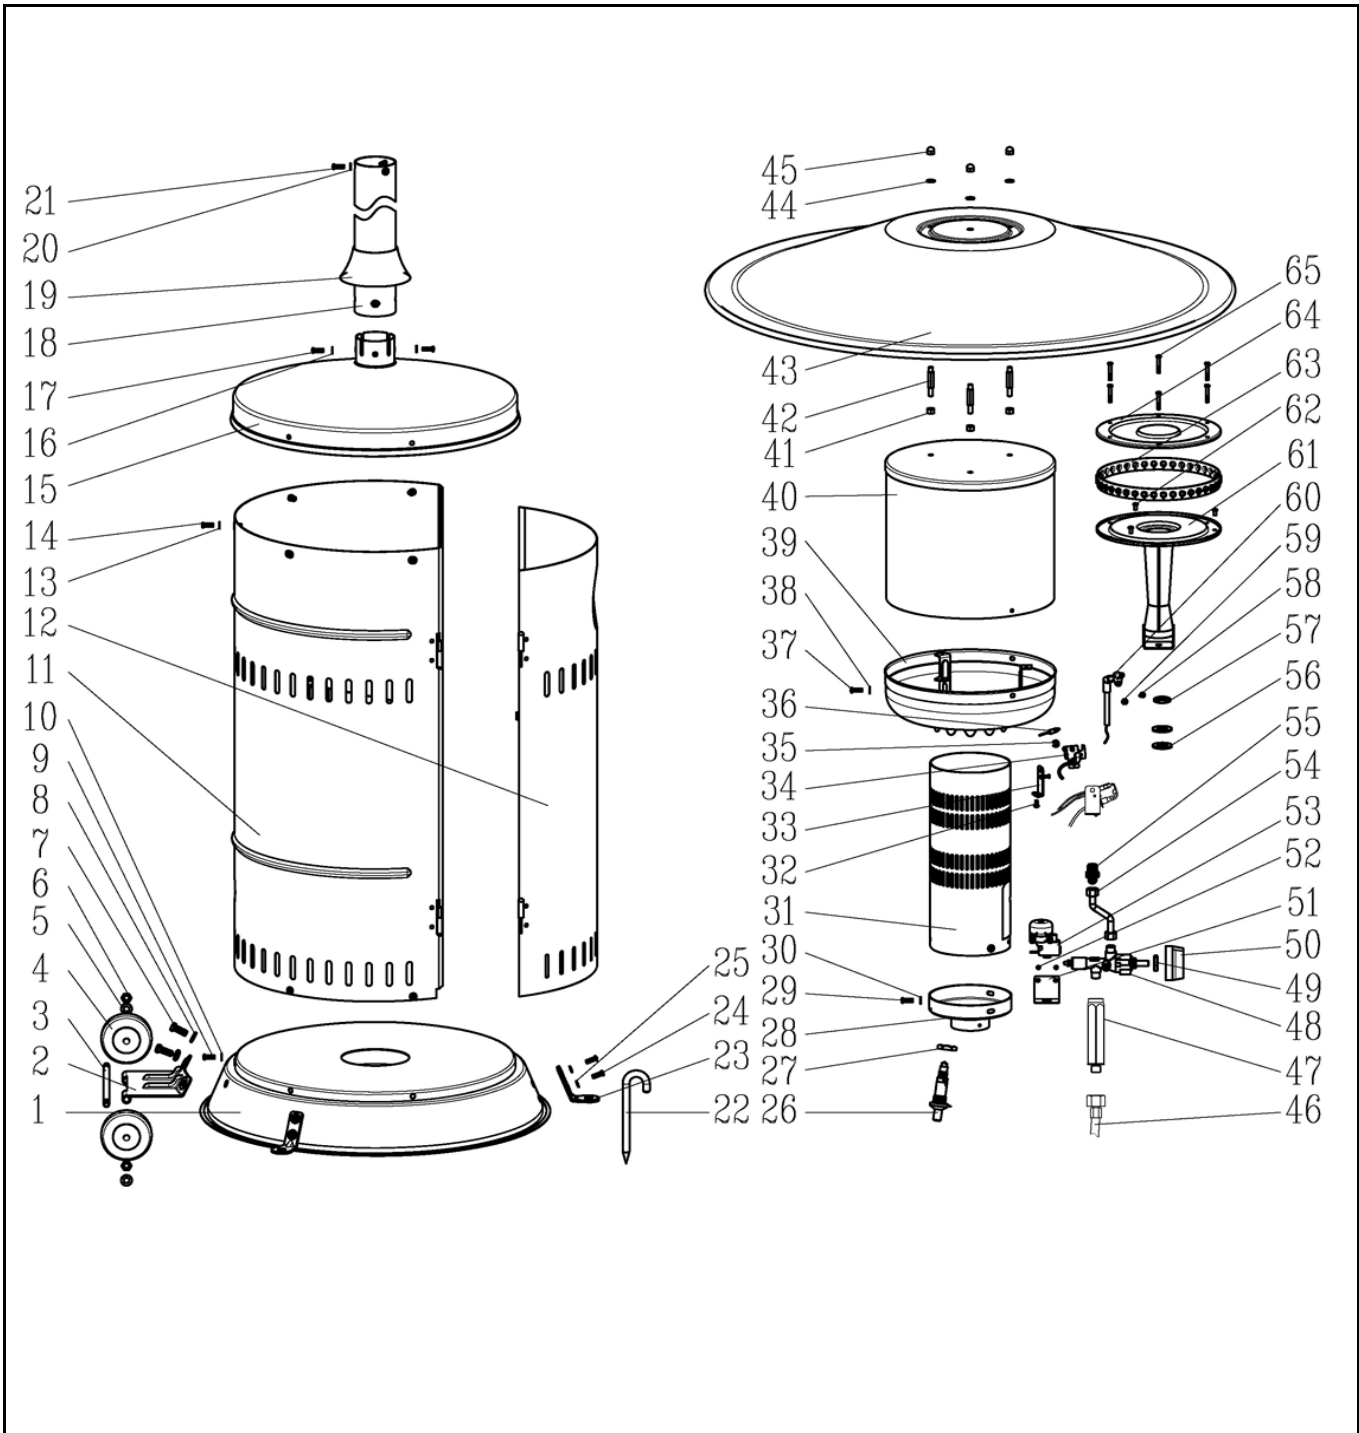

Drawing

Hendi B.V.
Steenoven 21
3911 TX Rhenen
The Netherlands

Batch #
0000000

Appliance part#
272602

Description
Patio Heater

Date	18-01-2016	Revision #	Revision version
Revision	First bill of materials (BOM)